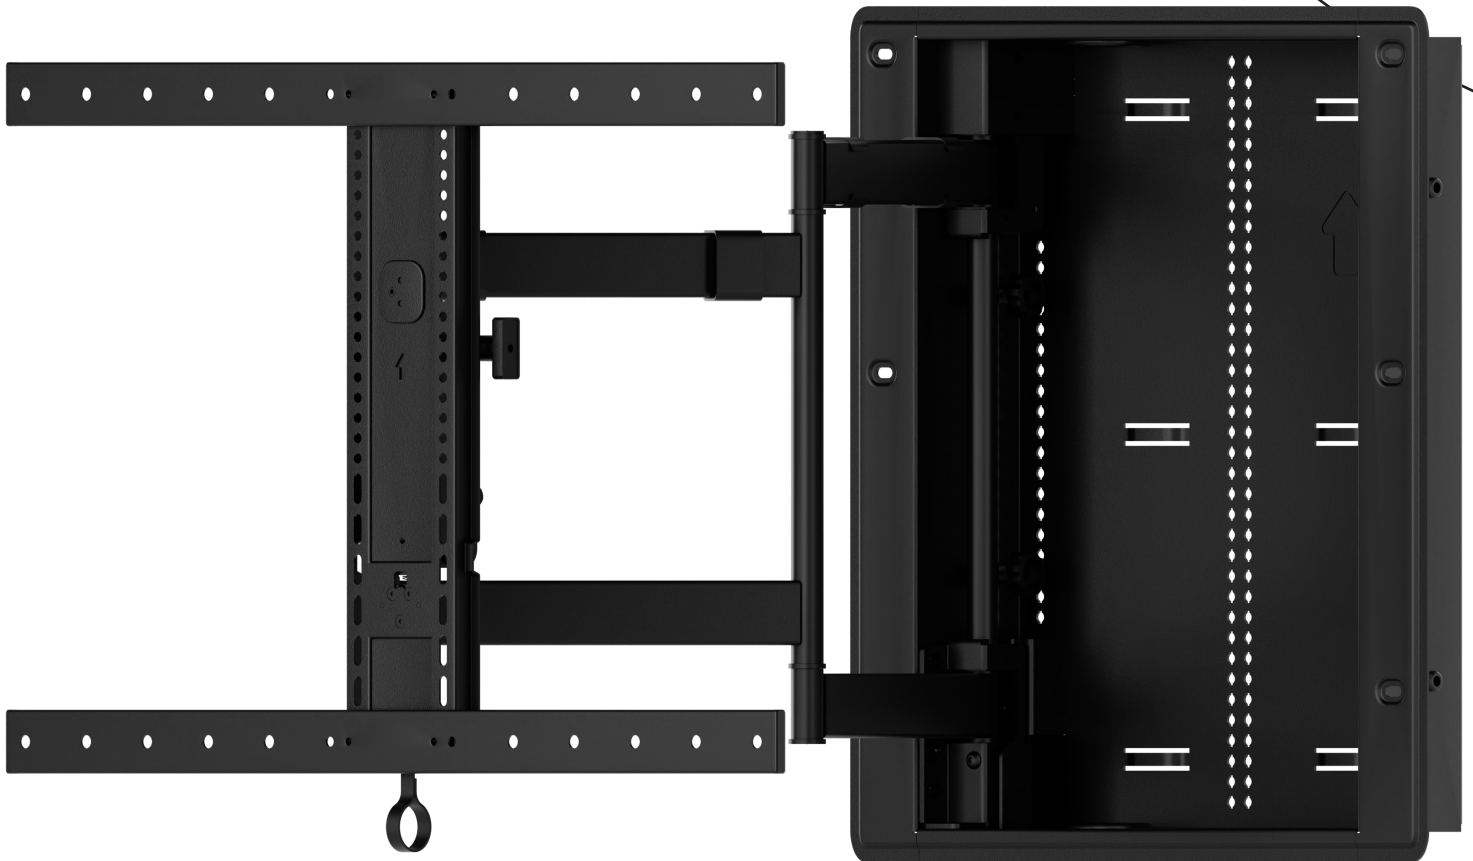

IN-WALL FULL-MOTION TV MOUNT

The VIWLF128-B2 Large In-Wall Full Motion mount is a premium-grade solution for those seeking the ultimate viewing experience for screens ranging from 42"-85". With up to 28" of extension and a 67° swivel range, this mount sits nearly flush with the wall when retracted (.5"), and features an enclosure that provides AV storage while maintaining a professional aesthetic. Store third-party devices such as streaming players, switches and more, making it the perfect solution for any home entertainment setup.

Model **VIWLF128-B2**

RETRACTED VIEW

Swivels up to 67° left and right to reduce glare and enhance viewing angle

28" of extension for maximum swivel on larger TVs

Sits just .5" from the wall

Virtual Axis™ finger-tip tilt

In-wall box fits between two 16" on center studs

In-wall power outlet (Not Included)

Six attachment slots with included Velcro to secure components

<p>MODEL VIWLF128</p> <p>UPC 793795538741</p> <p>MSRP \$349.99</p> <p>HOLDS UP TO WEIGHT 135 lbs. / 61.2 kg</p>	<p>SWIVELS / TILTS 67° left and right* / Tilt: 4° Up and 10° down</p> <p>PRODUCT DIMENSIONS (W X D X H) 24.9" x 3.9" x 15.7" (632.6 x 98 x 400 cm)</p> <p>PACKAGE DIMENSIONS (W X D X H) 26.48" x 19.06" x 4.95" (67.26 x 48.41 x 12.57 cm)</p> <p>MASTER PACK DIMENSIONS (W X D X H) 26.95" x 19.5" 6.11" (68.45 x 49.53 x 15.52 cm)</p>	<p>PACKAGING WEIGHT 34.91 lbs. / 15.84 kg</p> <p>MASTER PACK WEIGHT 48.96 LBS. / 22.2 KG</p> <p>MASTER PACK QUANTITY 1</p> <p>COUNTRY OF ORIGIN China</p>
---	---	---