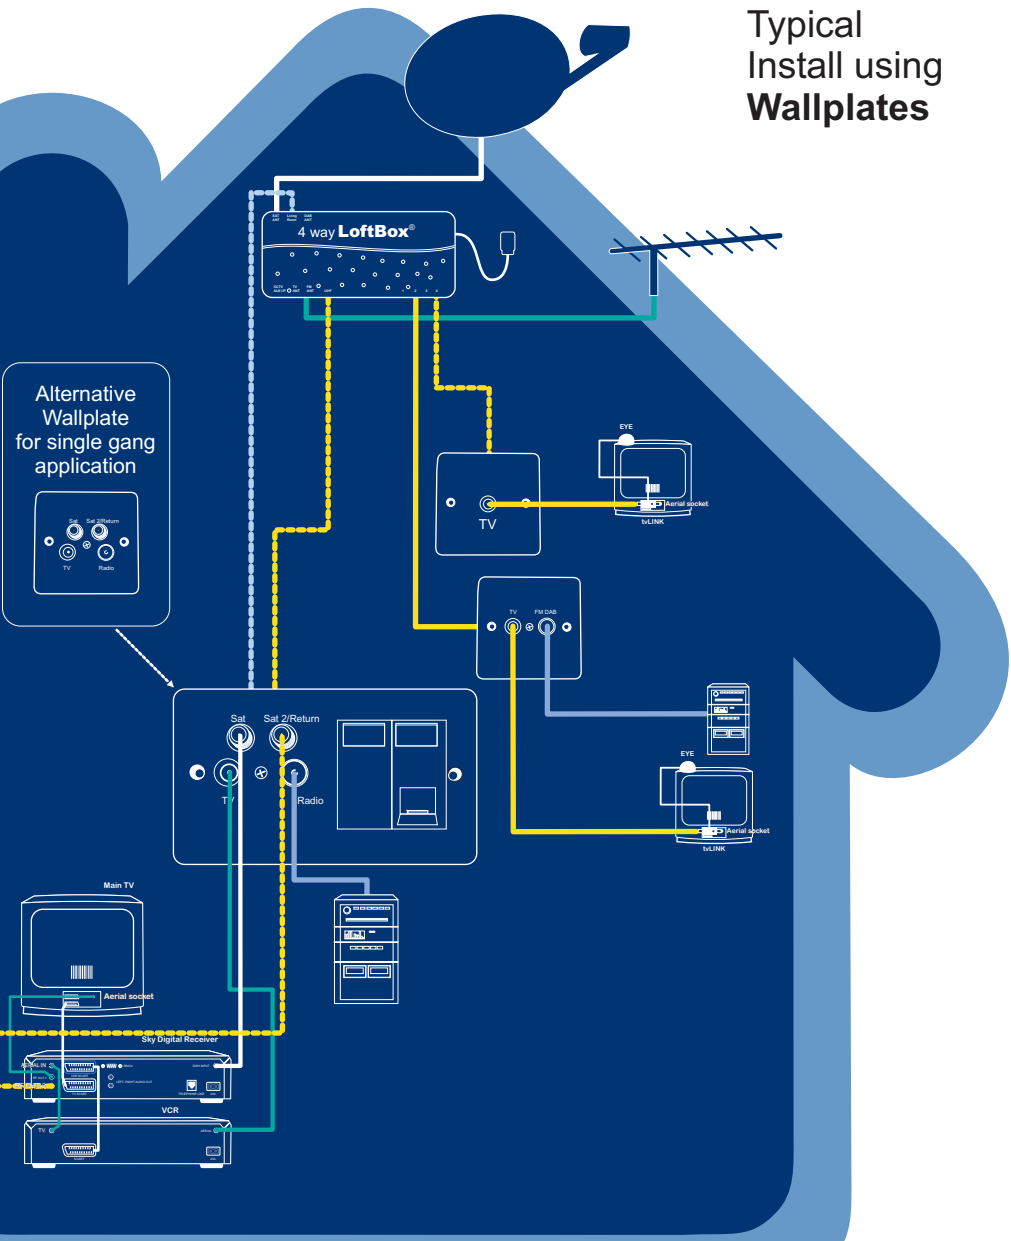

tvLINK®

Typical
Install using
Wallplates

© Copyright of Global Communications (UK) Ltd 2007

tvLINK®

Typical
Install using
triplex
Wallplate